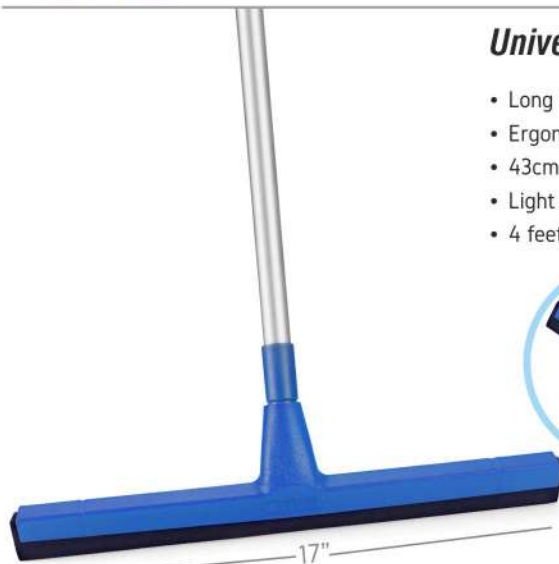

Available Colours

8901372117278

MRP : 399.00

Packing : 0/0

Universal Floor wiper

- Long lasting high quality rubber for instant squeaky clean floor.
- Ergonomically designed to reach all nooks and corners.
- 43cm. wide & designer pipe.
- Light weight for effortless cleaning.
- 4 feet Shiny Rod

Available Colours

8901372116417

MRP : 175.00

Packing : 1/72

KLEENO
SWIPE • WIPE • CLEAN

STANDEE FLOOR WIPER

- Moulded rubber lip does not tear easily.
- Long Lasting flexible rubber lip for instant Squeaky clean floor.
- Ergonomically designed and light weight for comfortable cleaning
- 4 feet Shiny Rod