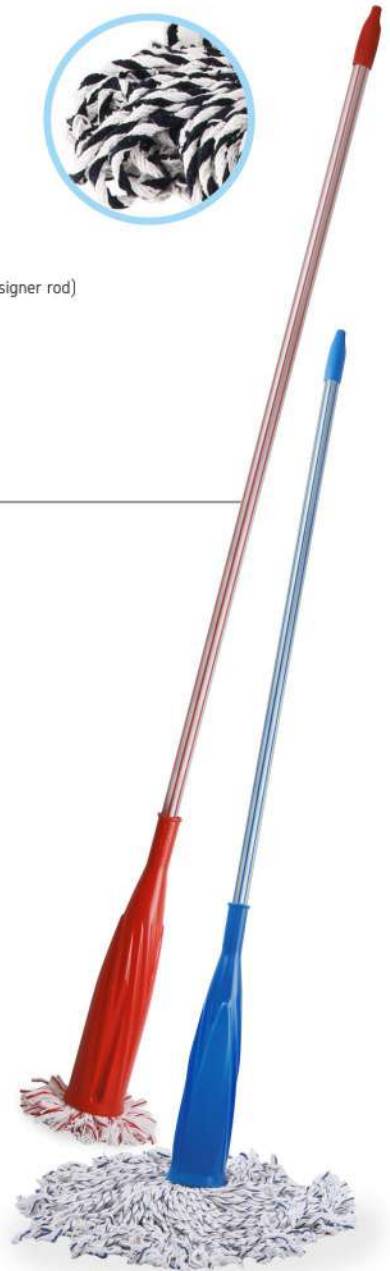

POPULAR DECK MOP

- Quality Cotton.
- Light Weight.
- Easy to Use.
- Effective Cleaning.
- 4 feet Designer Rod.

Available Colours

8901372116721

MRP : 159.00

(Full set inclusive of 122cms designer rod)

MRP : 95.00

(Only for refill)

Packing : 1/54

BOTTLE MOP

- High Quality Cotton Used.
- Attached bottle to squeeze the mop easily.
- Easy to Refill.
- Strong absorbency.
- Powerful Cleaning.
- No hand contact with dirty water & maintain proper hygiene.
- 4 feet Designer Rod.

Available Colours

8901372117186

MRP : 229.00

Packing : 0/0