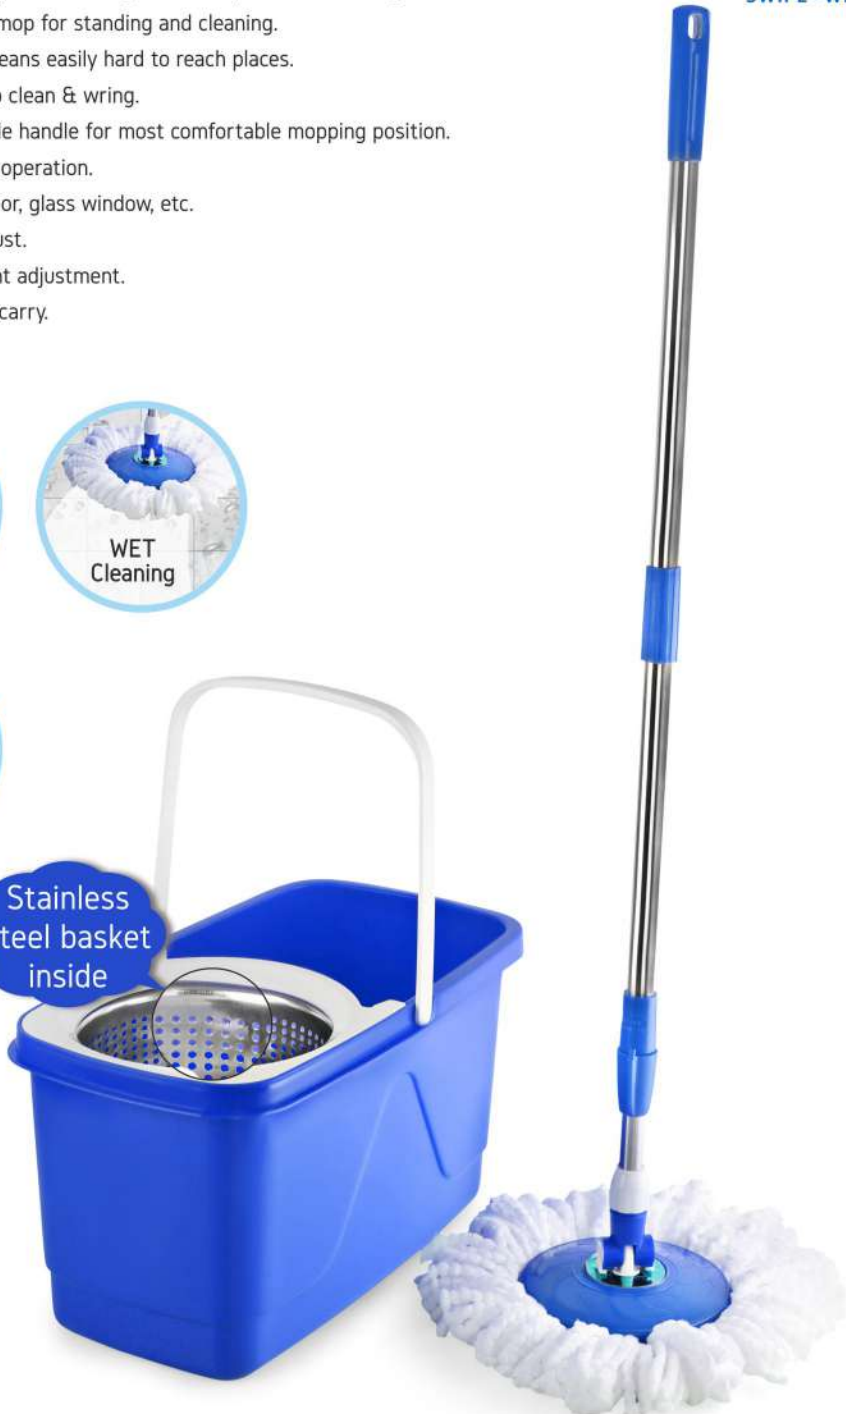

Available Colours

8901372116622

MRP : 1099.00

Packing : 1/12

EASY CLEAN SPIN MOP

- Microfiber cleaning system works great for dry and Wet cleaning.
- Convenient standee mop for standing and cleaning.
- Extendable handle cleans easily hard to reach places.
- 360° rotating mop to clean & wring.
- 45 to 180 degrees adjustable handle for most comfortable Mopping position.
- Convenient wringing operation.
- Multipurpose use; floor, glass window, etc.
- Cleans liquid, oil & dust.
- Handle lock for height adjustment.
- Easy to store, use & carry.

Available Colours

8901372116127

MRP : 1499.00

Packing : 1/8

SUPER CLEAN SPIN MOP

- Microfiber cleaning system works great for dry and wet cleaning.
- Convenient standee mop for standing and cleaning.
- Extendable handle cleans easily hard to reach places.
- 360° rotating mop to clean & wring.
- 45° to 180° adjustable handle for most comfortable mopping position.
- Convenient wringing operation.
- Multipurpose use; floor, glass window, etc.
- Cleans liquid, oil & dust.
- Handle lock for height adjustment.
- Easy to store, use & carry.

Stainless
steel basket
inside

Available Colours

8901372116479

MRP : 1639.00

Packing : 1/8

HI CLEAN SPIN MOP

- Easy access wheel.
- External side handle.
- Liquid soap dispenser.
- Water drainer.
- 360° convenient wringing operation.
- Multipurpose use; floor, glass window, etc.
- Cleans liquid, oil & dust.
- Handle lock for height adjustment.
- Easy to store, use & carry

Available Colours

8901372116462

MRP : 1679.00

Packing : 1/8

MAGIC FLAT MOP BUCKET

- Works great for dry and wet cleaning.
- Extendable handle cleans easily under furniture and other hard to reach places.
- No need to dip your hands in dirty water.
- Multipurpose use; floor, glass window, etc.
- Cleans liquid, oil & dust.
- Handle lock for height adjustment.
- Easy to store, use & carry.