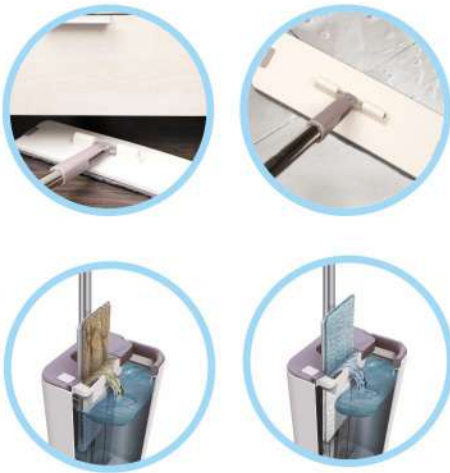

Stainless
steel basket
inside

Available Colours

8901372116479

MRP : 1639.00

Packing : 1/8

HI CLEAN SPIN MOP

- Easy access wheel.
- External side handle.
- Liquid soap dispenser.
- Water drainer.
- 360° convenient wringing operation.
- Multipurpose use; floor, glass window, etc.
- Cleans liquid, oil & dust.
- Handle lock for height adjustment.
- Easy to store, use & carry

Available Colours

8901372116462

MRP : 1679.00

Packing : 1/8

MAGIC FLAT MOP BUCKET

- Works great for dry and wet cleaning.
- Extendable handle cleans easily under furniture and other hard to reach places.
- No need to dip your hands in dirty water.
- Multipurpose use; floor, glass window, etc.
- Cleans liquid, oil & dust.
- Handle lock for height adjustment.
- Easy to store, use & carry.