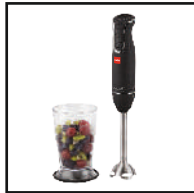

Cello, lets you Cook with Confidence!

We have been with you, serving you, accompanying you for generations, in each & every space of your home, from living room to dining room, bedroom to bathroom. You have made us a part of your family. We want to strengthen this relationship by serving you in your kitchen too.

Our products will help you spend great times with your loved ones, by making cooking an easier and enjoyable experience for you. We as a CELLO group is striving towards introducing a world class lifestyle to every individual for an enduring relationship of trust and commitment.