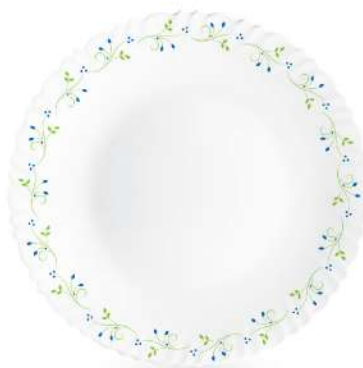

Quarter Plate

Soup Bowl

Veg Bowl

YELLOW SCROLL

Dinner Plate

Quarter Plate

Soup Bowl

Veg Bowl

SECRET GARDEN

Dinner Plate

Quarter Plate

Soup Bowl

Veg Bowl

TROPICAL LAGOON

Dinner Plate

Quarter Plate

Soup Bowl

Veg Bowl

MAGICAL STAR

Dinner Plate

Quarter Plate

Soup Bowl

Veg Bowl

SCARLET BLISS