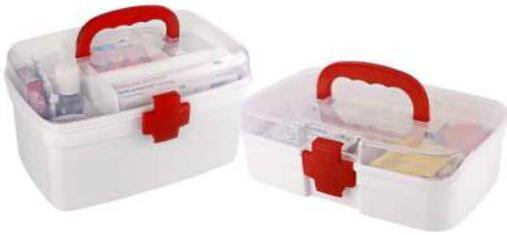

MEDICO BOX

MODEL	Small	Big
M/C	84	60