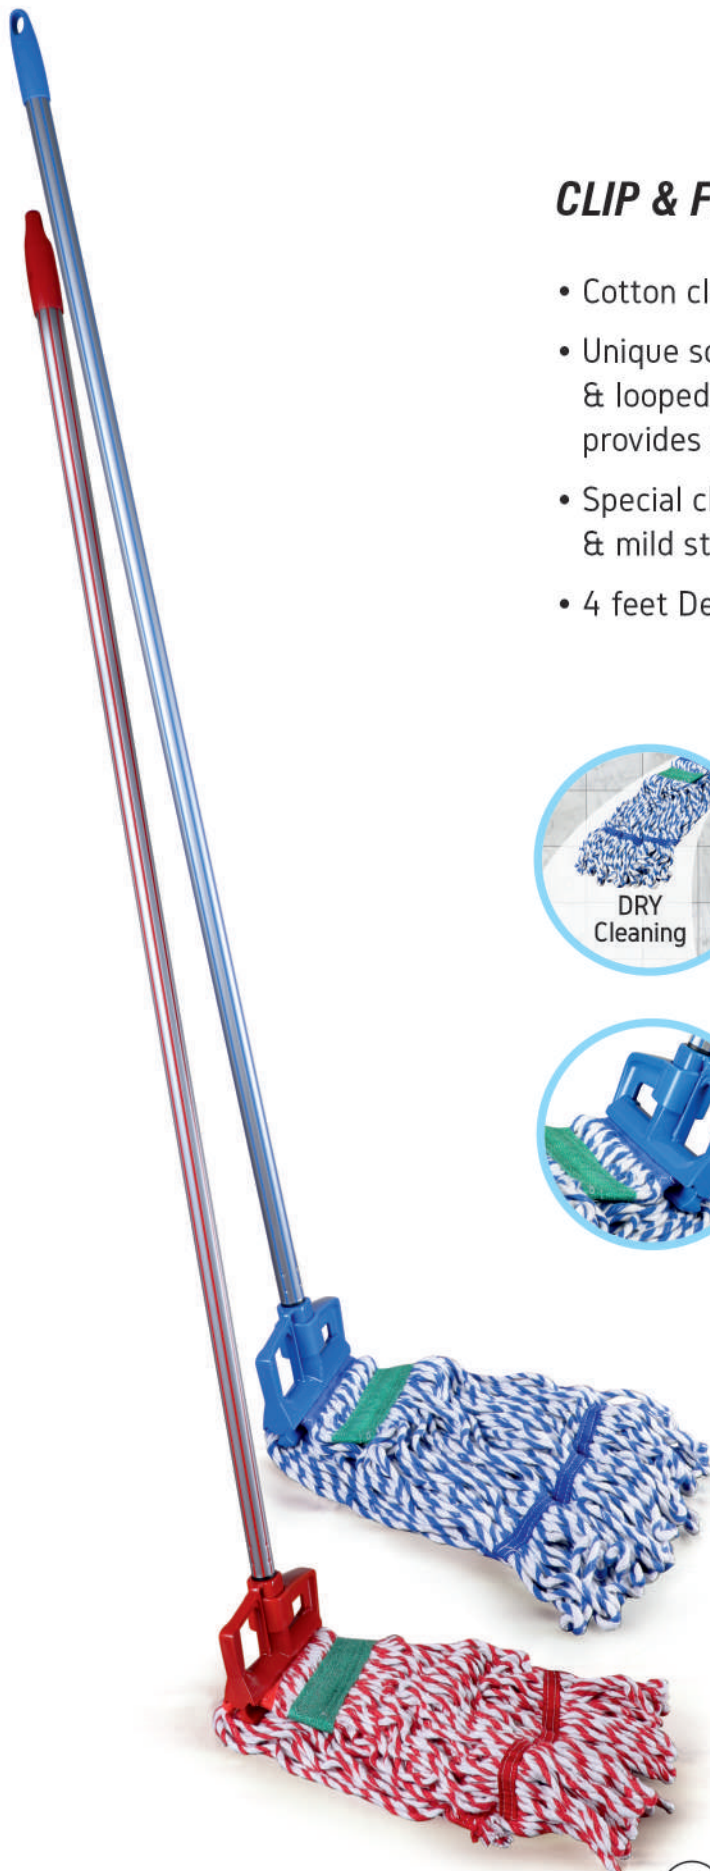

DRY
Cleaning

Available Colours

8901372116240

MRP : 382.00

Packing : 1/36