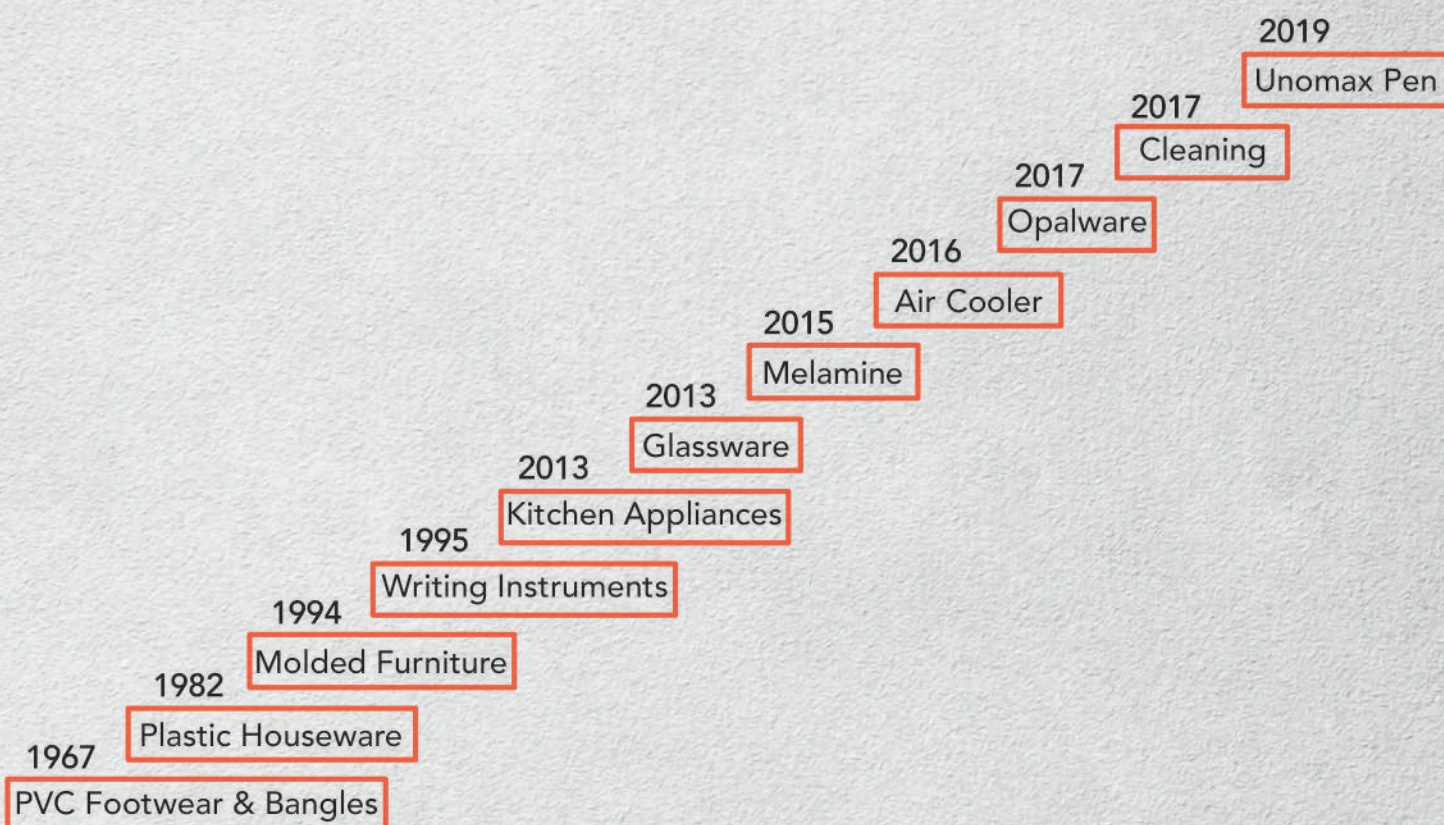

Cello has 18 factories across India, 2.6 million sq ft. of manufacturing area, largest number of sophisticated moulding machines and has one of the largest distribution network with over 40,000 dealers across the country.

The brand "Cello" is one of the most recognised consumer brands in India as per Super Brands India and has been awarded Readers Digest Trusted Brand Asia 6 year in succession.

it has well-established overseas network in over 65 countries and has been awarded the prestigious PLEXCONCIL AWARD for NO.1 outstanding performance, 15 times in a row.

OUR KEY MILESTONES