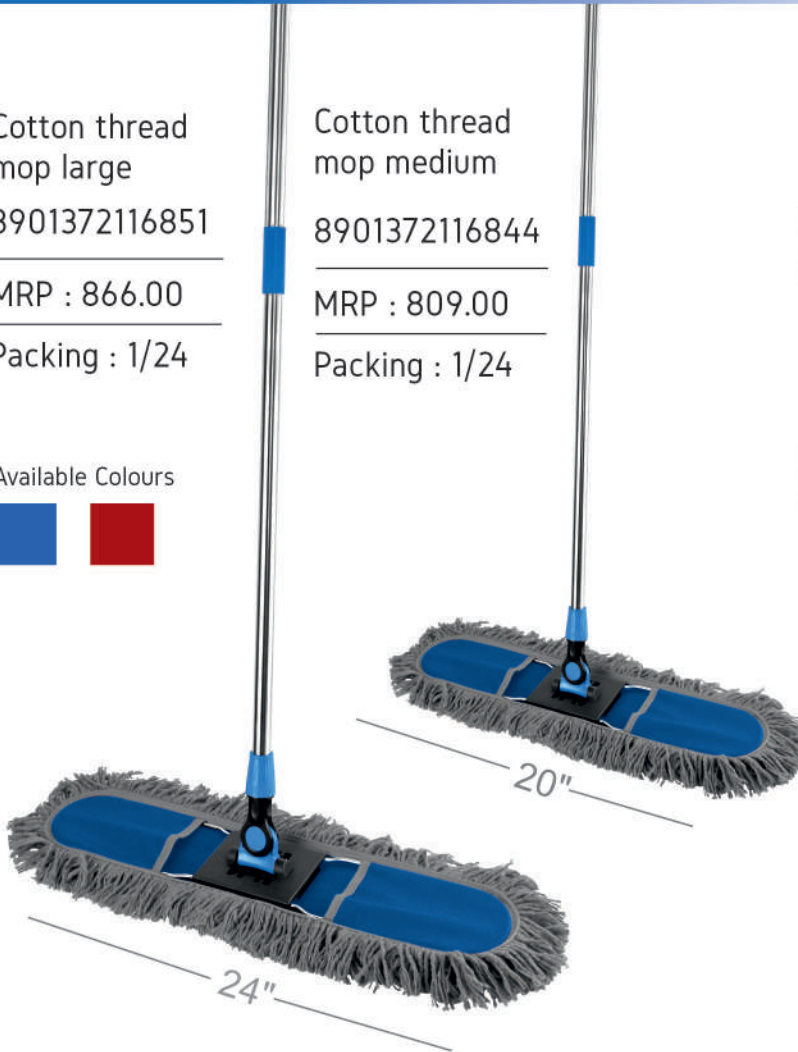

# STANDEE MOP (DRY)

Cotton thread mop large  
8901372116851  
MRP : 866.00  
Packing : 1/24

Cotton thread mop medium  
8901372116844  
MRP : 809.00  
Packing : 1/24

Available Colours