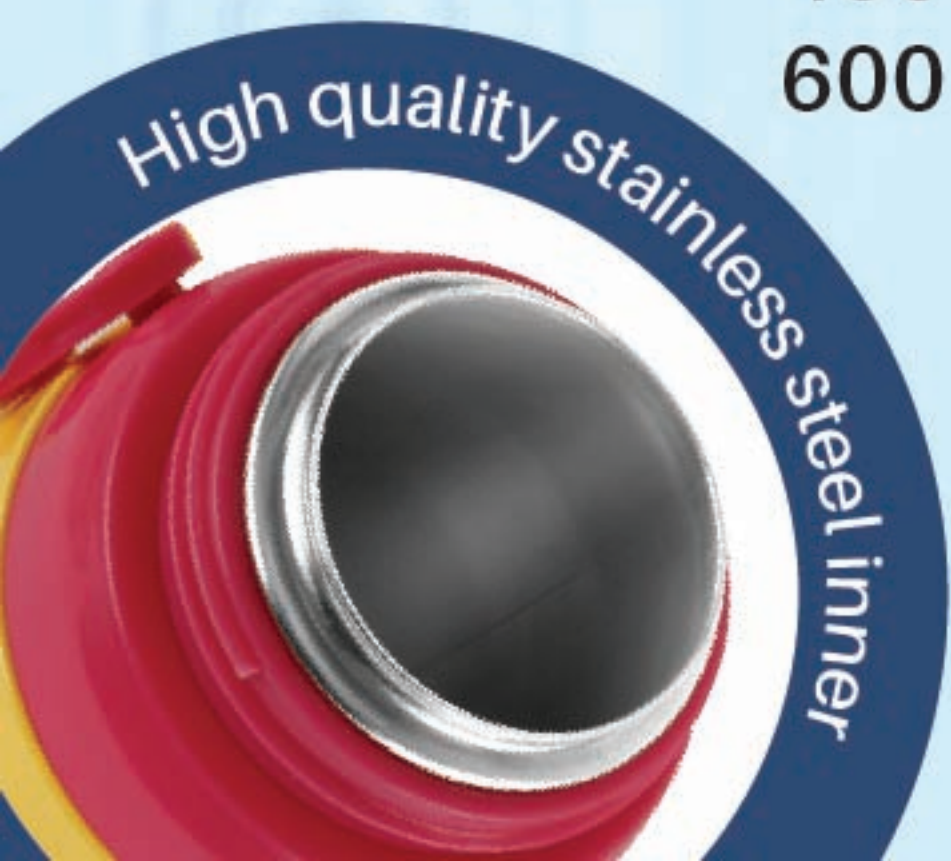

**PURO STEEL X
INSULATED**

URANUS

**3D
TOUCH
&
FEEL**

Model	MRP	M/C
600	489	72
900	519	72

AUTUMN

**3D
TOUCH
&
FEEL**

Model	MRP	M/C
400	519	72
600	549	72

ORB

**3D
TOUCH
&
FEEL**

Model	MRP	M/C
400	539	72
600	569	72

ERA

**3D
TOUCH
&
FEEL**

Model	MRP	M/C
400	479	72
600	524	72

HYDRO KID

Model	MRP	M/C
400	439	80
600	464	80

HYDRO STAR

Model	MRP	M/C
400	439	80
600	464	80