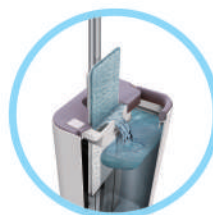

Available Colours

8901372116622

MRP : 1099.00

Packing : 1/12

MAGIC FLAT MOP BUCKET

- Works great for dry and wet cleaning.
- Extendable handle cleans easily under furniture and other hard to reach places.
- No need to dip your hands in dirty water.
- Multipurpose use; floor, glass window, etc.
- Cleans liquid, oil & dust.
- Handle lock for height adjustment.
- Easy to store, use & carry.