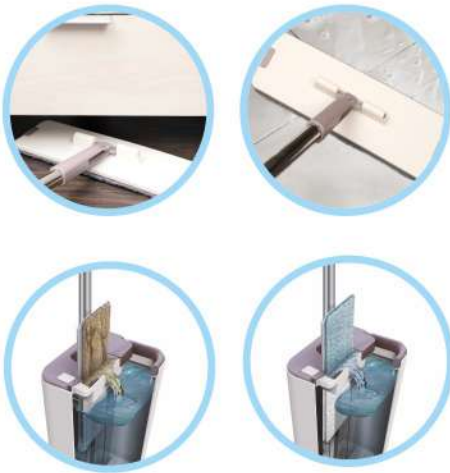

Stainless
steel basket
inside

Available Colours

8901372116479

MRP : 1639.00

Packing : 1/8

HI CLEAN SPIN MOP

- Easy access wheel.
- External side handle.
- Liquid soap dispenser.
- Water drainer.
- 360° convenient wringing operation.
- Multipurpose use; floor, glass window, etc.
- Cleans liquid, oil & dust.
- Handle lock for height adjustment.
- Easy to store, use & carry

Available Colours

8901372116462

MRP : 1679.00

Packing : 1/8

MAGIC FLAT MOP BUCKET

- Works great for dry and wet cleaning.
- Extendable handle cleans easily under furniture and other hard to reach places.
- No need to dip your hands in dirty water.
- Multipurpose use; floor, glass window, etc.
- Cleans liquid, oil & dust.
- Handle lock for height adjustment.
- Easy to store, use & carry.