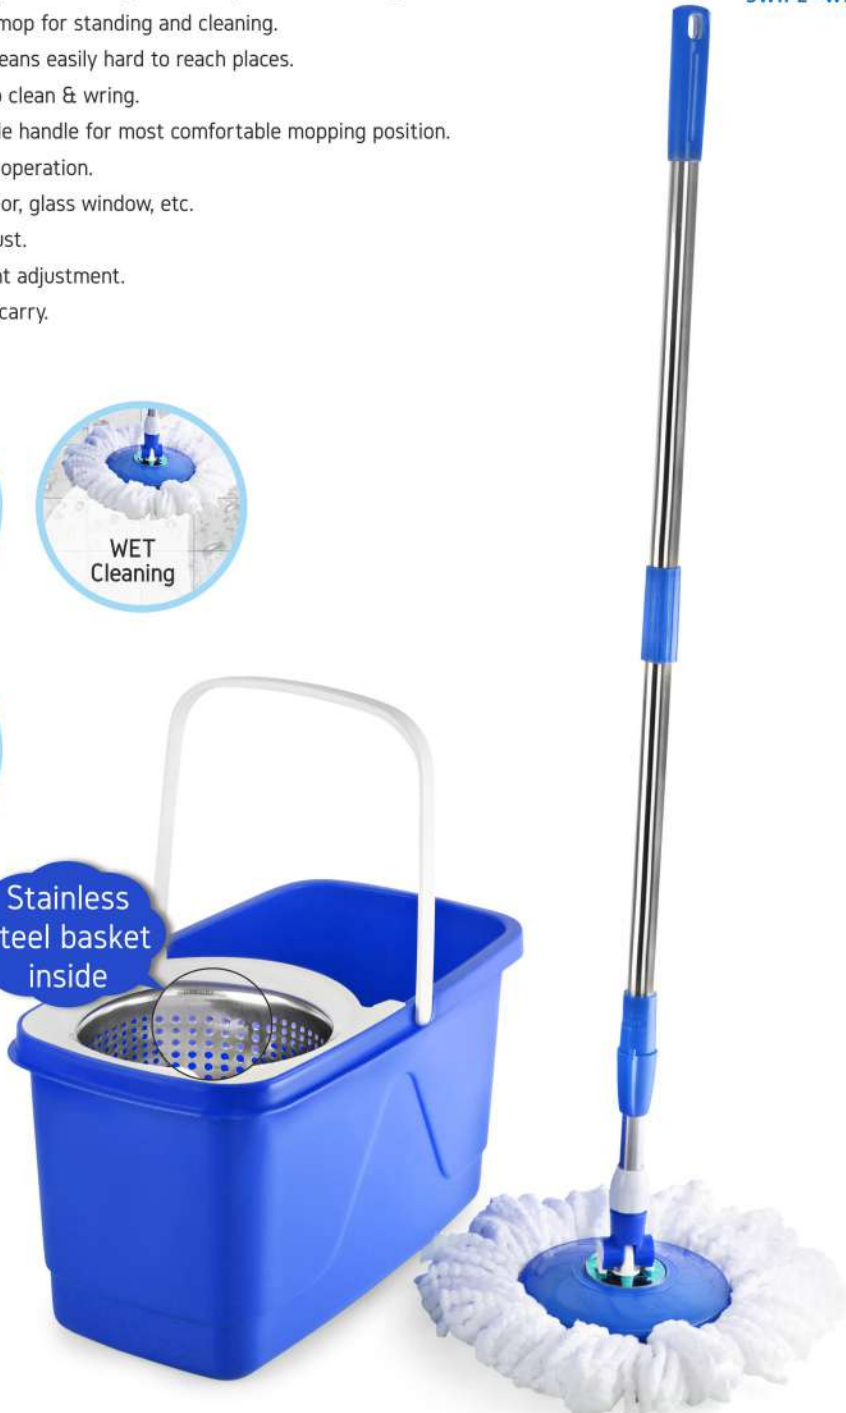

Available Colours

8901372116622

MRP : 1099.00

Packing : 1/12

EASY CLEAN SPIN MOP

- Microfiber cleaning system works great for dry and Wet cleaning.
- Convenient standee mop for standing and cleaning.
- Extendable handle cleans easily hard to reach places.
- 360° rotating mop to clean & wring.
- 45 to 180 degrees adjustable handle for most comfortable Mopping position.
- Convenient wringing operation.
- Multipurpose use; floor, glass window, etc.
- Cleans liquid, oil & dust.
- Handle lock for height adjustment.
- Easy to store, use & carry.

Available Colours

8901372116127

MRP : 1499.00

Packing : 1/8

SUPER CLEAN SPIN MOP

- Microfiber cleaning system works great for dry and wet cleaning.
- Convenient standee mop for standing and cleaning.
- Extendable handle cleans easily hard to reach places.
- 360° rotating mop to clean & wring.
- 45° to 180° adjustable handle for most comfortable mopping position.
- Convenient wringing operation.
- Multipurpose use; floor, glass window, etc.
- Cleans liquid, oil & dust.
- Handle lock for height adjustment.
- Easy to store, use & carry.

Stainless
steel basket
inside

Available Colours

8901372116479

MRP : 1639.00

Packing : 1/8

HI CLEAN SPIN MOP

- Easy access wheel.
- External side handle.
- Liquid soap dispenser.
- Water drainer.
- 360° convenient wringing operation.
- Multipurpose use; floor, glass window, etc.
- Cleans liquid, oil & dust.
- Handle lock for height adjustment.
- Easy to store, use & carry

Available Colours

8901372116462

MRP : 1679.00

Packing : 1/8

MAGIC FLAT MOP BUCKET

- Works great for dry and wet cleaning.
- Extendable handle cleans easily under furniture and other hard to reach places.
- No need to dip your hands in dirty water.
- Multipurpose use; floor, glass window, etc.
- Cleans liquid, oil & dust.
- Handle lock for height adjustment.
- Easy to store, use & carry.