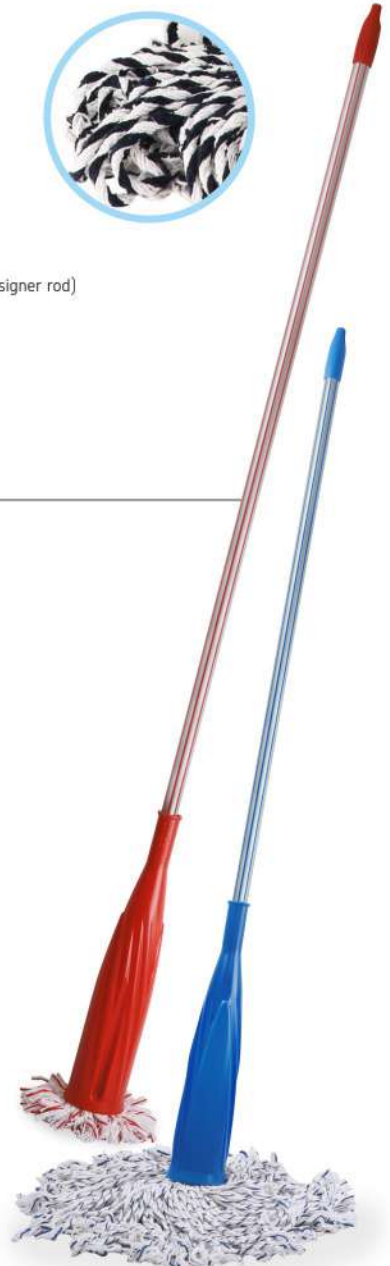

**DRY
Cleaning**

**WET
Cleaning**

Available Colours

8901372117193

MRP : 199.00

Packing : 1/24

POPULAR DECK MOP

- Quality Cotton.
- Light Weight.
- Easy to Use.
- Effective Cleaning.
- 4 feet Designer Rod.

Available Colours

8901372116721

MRP : 159.00

(Full set inclusive of 122cms designer rod)

MRP : 95.00

(Only for refill)

Packing : 1/54

BOTTLE MOP

- High Quality Cotton Used.
- Attached bottle to squeeze the mop easily.
- Easy to Refill.
- Strong absorbency.
- Powerful Cleaning.
- No hand contact with dirty water & maintain proper hygiene.
- 4 feet Designer Rod.