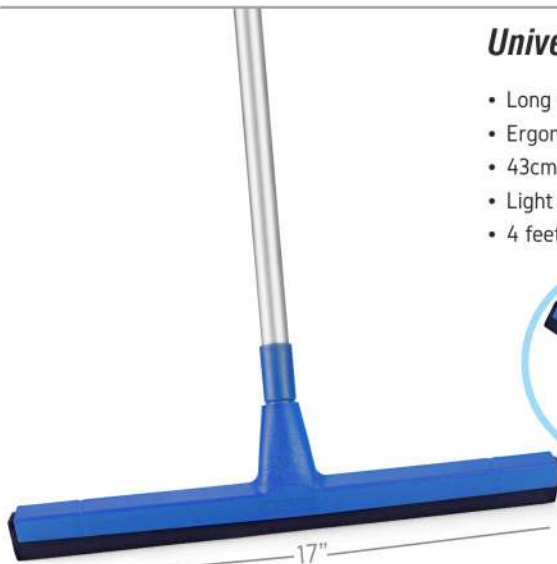

Universal Floor wiper

- Long lasting high quality rubber for instant squeaky clean floor.
- Ergonomically designed to reach all nooks and corners.
- 43cm. wide & designer pipe.
- Light weight for effortless cleaning.
- 4 feet Shiny Rod