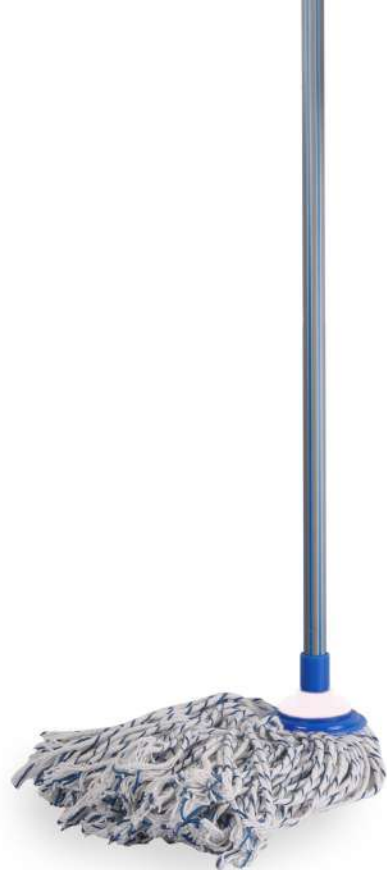

DURA MOP XL

- Cotton cleaning system for dry and wet cleaning.
- Easy to Refill.
- Strong absorbency.
- Powerful Cleaning.
- Mild steel handle which does not break.
- 5 feet Designer Rod.

**DRY
Cleaning**

**WET
Cleaning**

Available Colours

8901372117209

MRP : 289.00

Packing : 1/24

DECK MOP HEAVY DUTY

- Cotton cleaning system for dry and wet cleaning.
- Easy to Refill.
- Strong absorbency.
- Powerful Cleaning.
- Mild steel handle which does not break.
- 4 feet Designer Rod.

**DRY
Cleaning**

**WET
Cleaning**

Available Colours

8901372117193

MRP : 199.00

Packing : 1/24