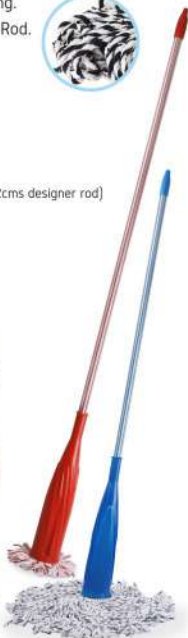

- High Quality Cotton Used.
- Attached bottle to squeeze the mop easily.
- Easy to Refill.
- Strong absorbency.
- Powerful Cleaning.
- No hand contact with dirty water & maintain proper hygiene.
- 4 feet Designer Rod.

Available Colours

8901372117186

MRP : 252.00

Packing : 1/36

UNIQUE UNIVERSAL HOLDER

- The Unique Universal Holder is a wall-mounted tool with a no-slip grip that can easily hold heavy equipment. It has 5 ball slots and 6 hooks that can be pulled down or pushed back as per use.
- This versatile storage solution is super easy to install and helps you save space in your broom closet.
- It organises your home better, by keeping all your cleaning tools, together and dry. Thus increasing the tools durability.
- It can also withstand extreme temperatures making it suitable for indoor and outdoor use.
- Place for everything and everything in its place will brings you more energy and time saving.