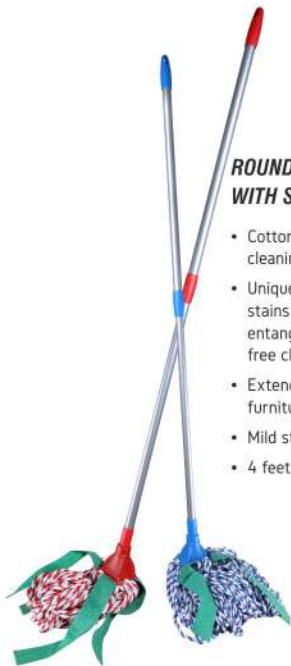

8901372114178

MRP : 79.00

Packing : 1/240

CLIP & FIT LOOPED COTTON MOP

- Cotton cleaning system for dry and wet cleaning.
- Unique scrubby strip helps to clean stubborn stains easily & looped threads do not entangle with the furniture and provides a lint free cleaning.
- Special clip mechanism which makes refill changing easy & mild steel handle which does not break.
- 4 feet Designer Rod.

Available Colours

8901372116240

MRP : 382.00

Packing : 1/36

ROUND TELESCOPIC LOOPED COTTON MOP WITH SCRUBY

- Cotton cleaning system for dry and wet cleaning.
- Unique scruby strip helps to clean stubborn stains easily & looped threads do not entangle with the furniture and provides a lint free cleaning.
- Extendable handle cleans easily under furniture and other hard to reach places.
- Mild steel handle which does not break.
- 4 feet Telescopic Rod.

Available Colours

8901372116264

MRP : 288.00

Packing : 1/36

ROUND TELESCOPIC MICROFIBER MOP

- Cotton cleaning system for dry and wet cleaning.
- Microfiber looped threads for durability & absorb more water for better cleaning.
- Extendable handle cleans easily under furniture and other hard to reach places.
- Mild steel handle which does not break.
- 4 feet Telescopic Rod.