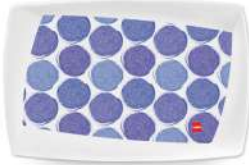

Blue Circles