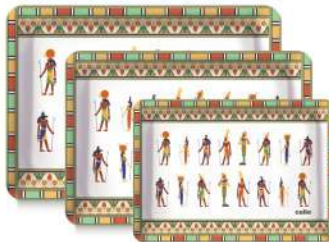

Curio

1. Fiesta Matt Tray Small
  22cm X 16.5cm
2. Fiesta Matt Tray Medium
  29cm X 21.5cm
3. Fiesta Matt Tray Large
  36cm X 25.5cm

All designs are Available in
Set of 3 Pcs.
(Large + Medium + Small)