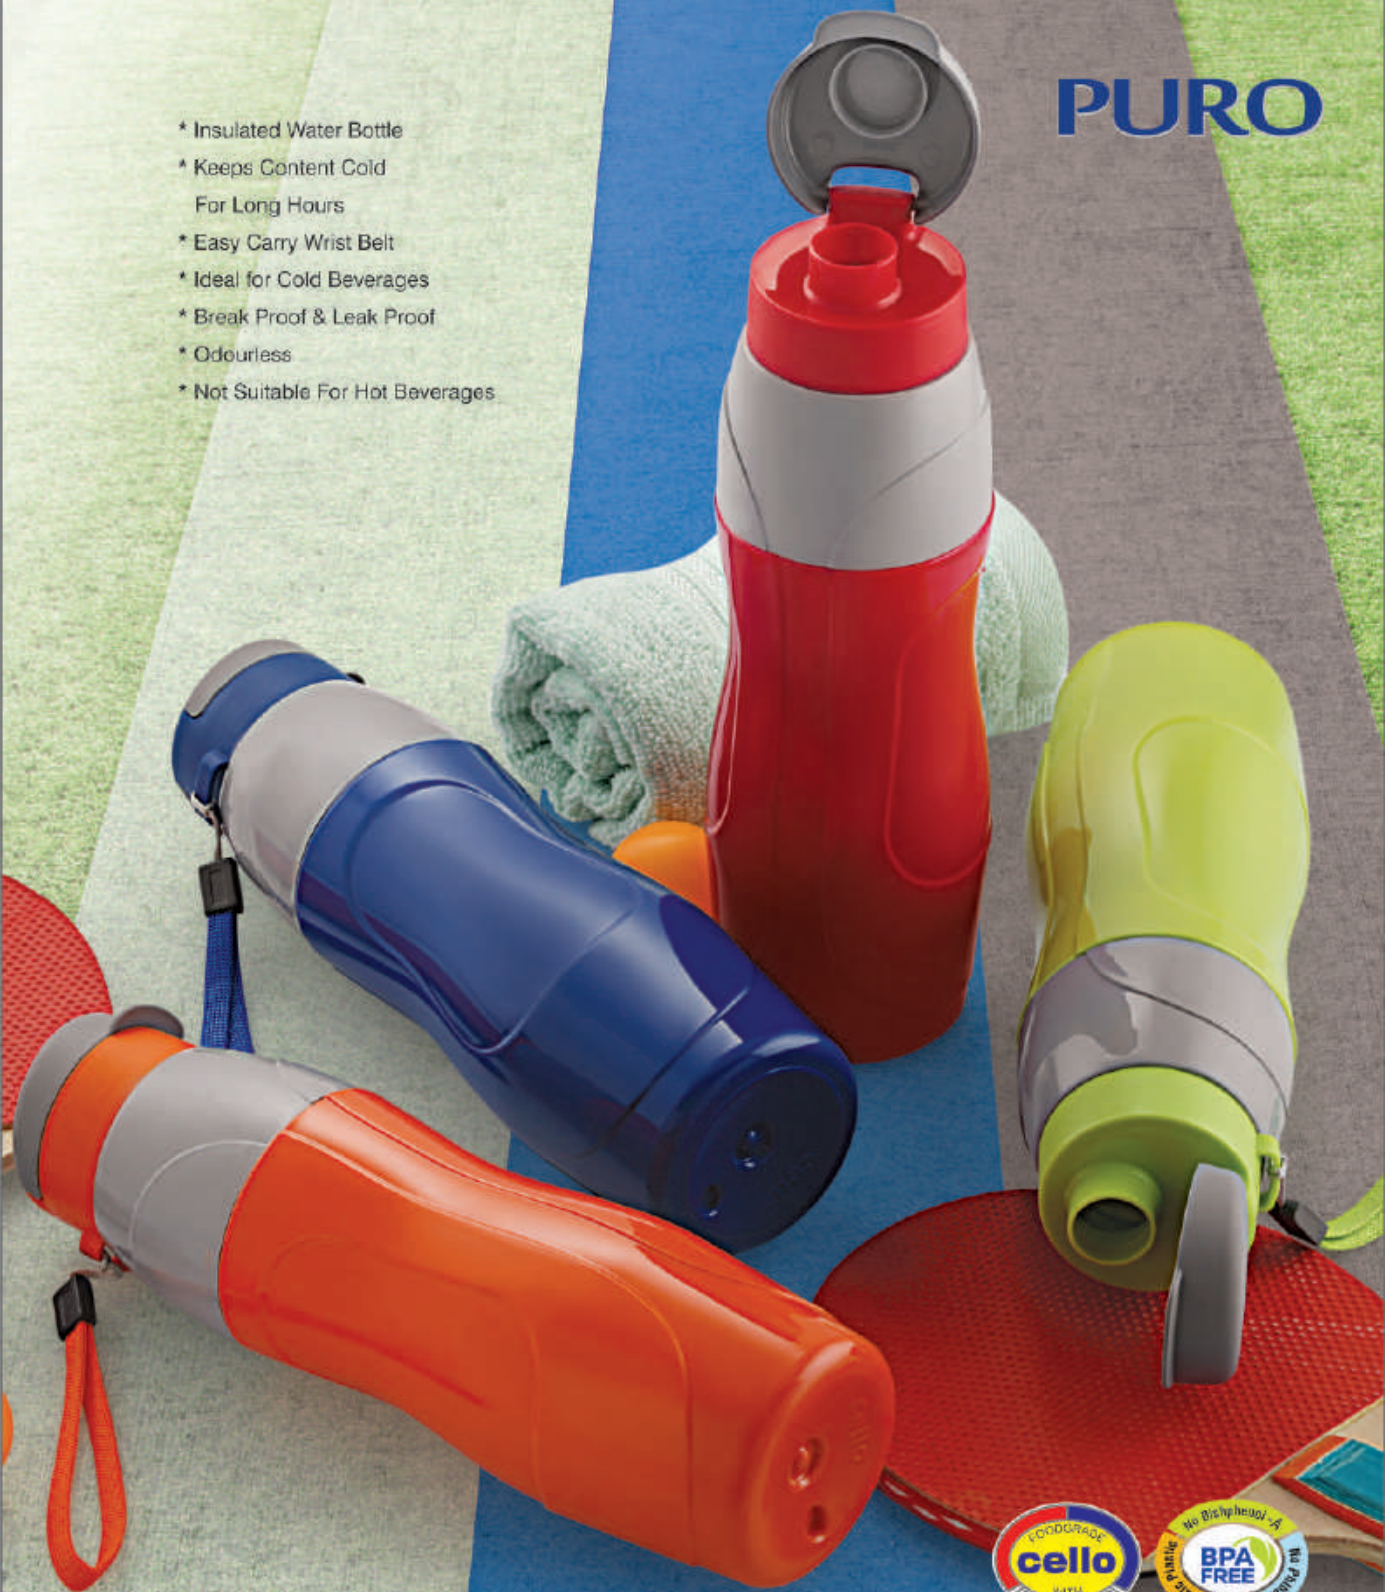

- Insulated Water Bottle
- Keeps Content Cold For Long Hours
- Easy Carry Wrist Belt
- Ideal for Cold Beverages
- Break Proof & Leak Proof
- Odourless
- Not Suitable For Hot Beverages

PURO