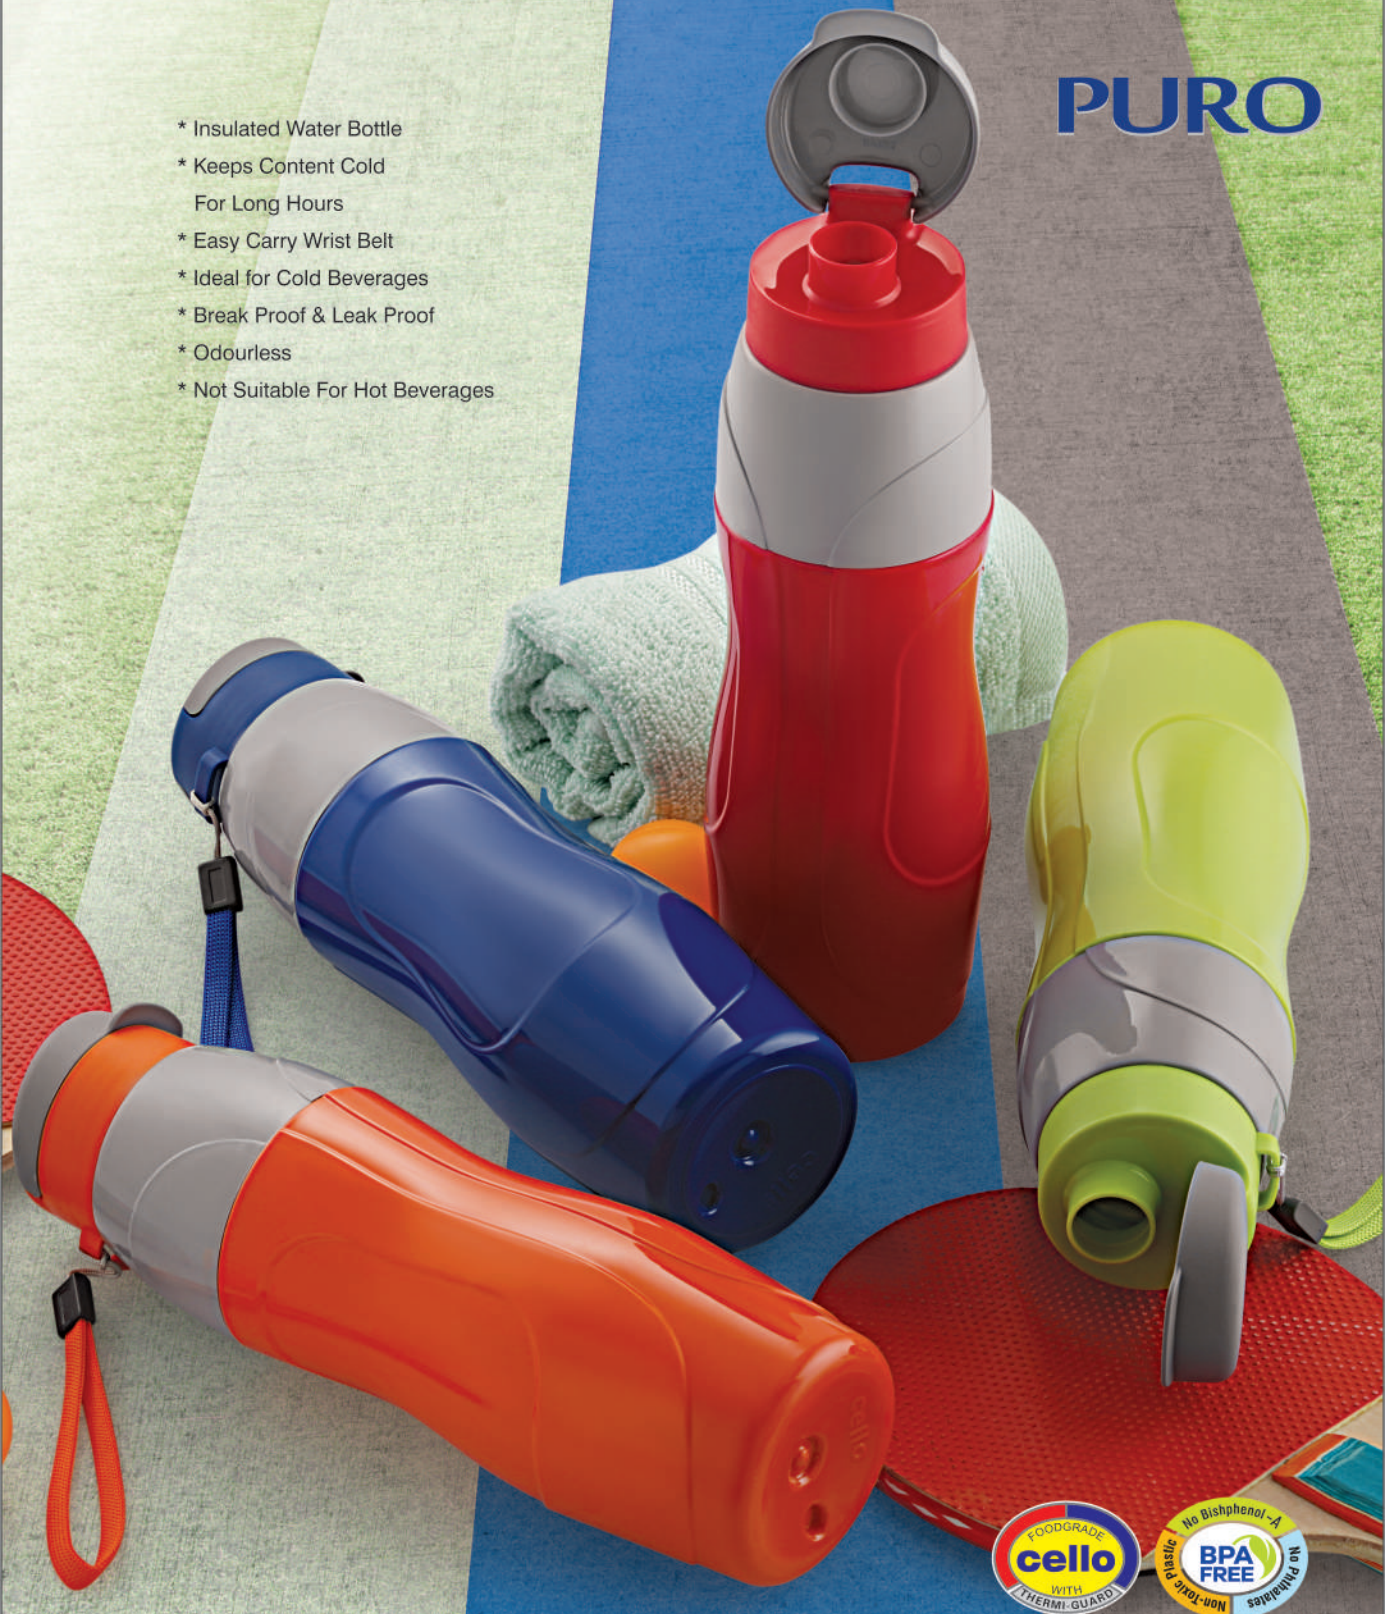

PURO

cello®

PURO sports
600ml

PURO sports
900ml

PURO
SPORTS
insulated bottle

PURO

- * Insulated Water Bottle
- * Keeps Content Cold
For Long Hours
- * Easy Carry Wrist Belt
- * Ideal for Cold Beverages
- * Break Proof & Leak Proof
- * Odourless
- * Not Suitable For Hot Beverages