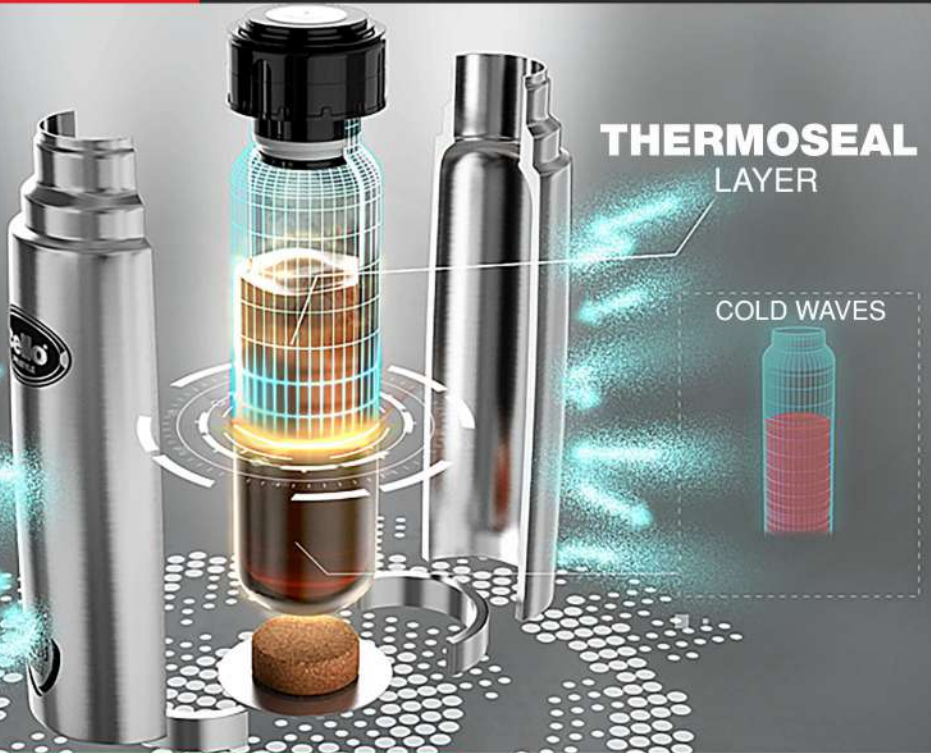

VACUSTEEL TECHNOLOGY

Cello uses 18/8 high grade premium quality stainless steel and it has a 'Thermoseal' layer with copper coating to give you one of the best performances for heat retention. Vacusteel Technology is this unique collaboration of steel and vacuum for superior insulation, which allows the beverage to remain hot or cold 24 hours a day.