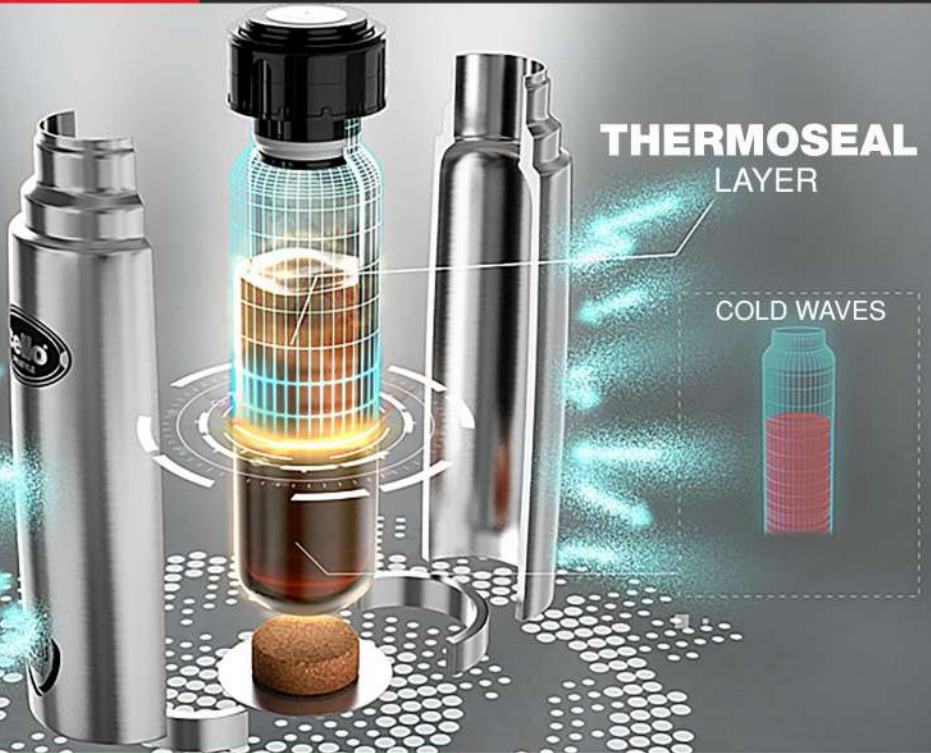

VACUSTEEL TECHNOLOGY

Cello uses 18/8 high grade premium quality stainless steel and it has a 'Thermoseal' layer with copper coating to give you one of the best performances for heat retention. Vacusteel Technology is this unique collaboration of steel and vacuum for superior insulation, which allows the beverage to remain hot or cold 24 hours a day.

**THERMOSEAL
LAYER**

COLD WAVES