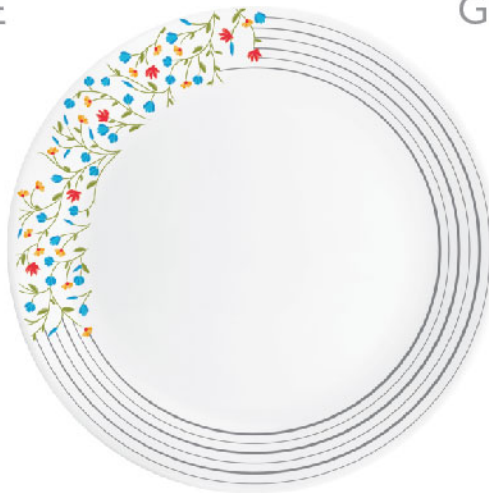

FINE FLORAL